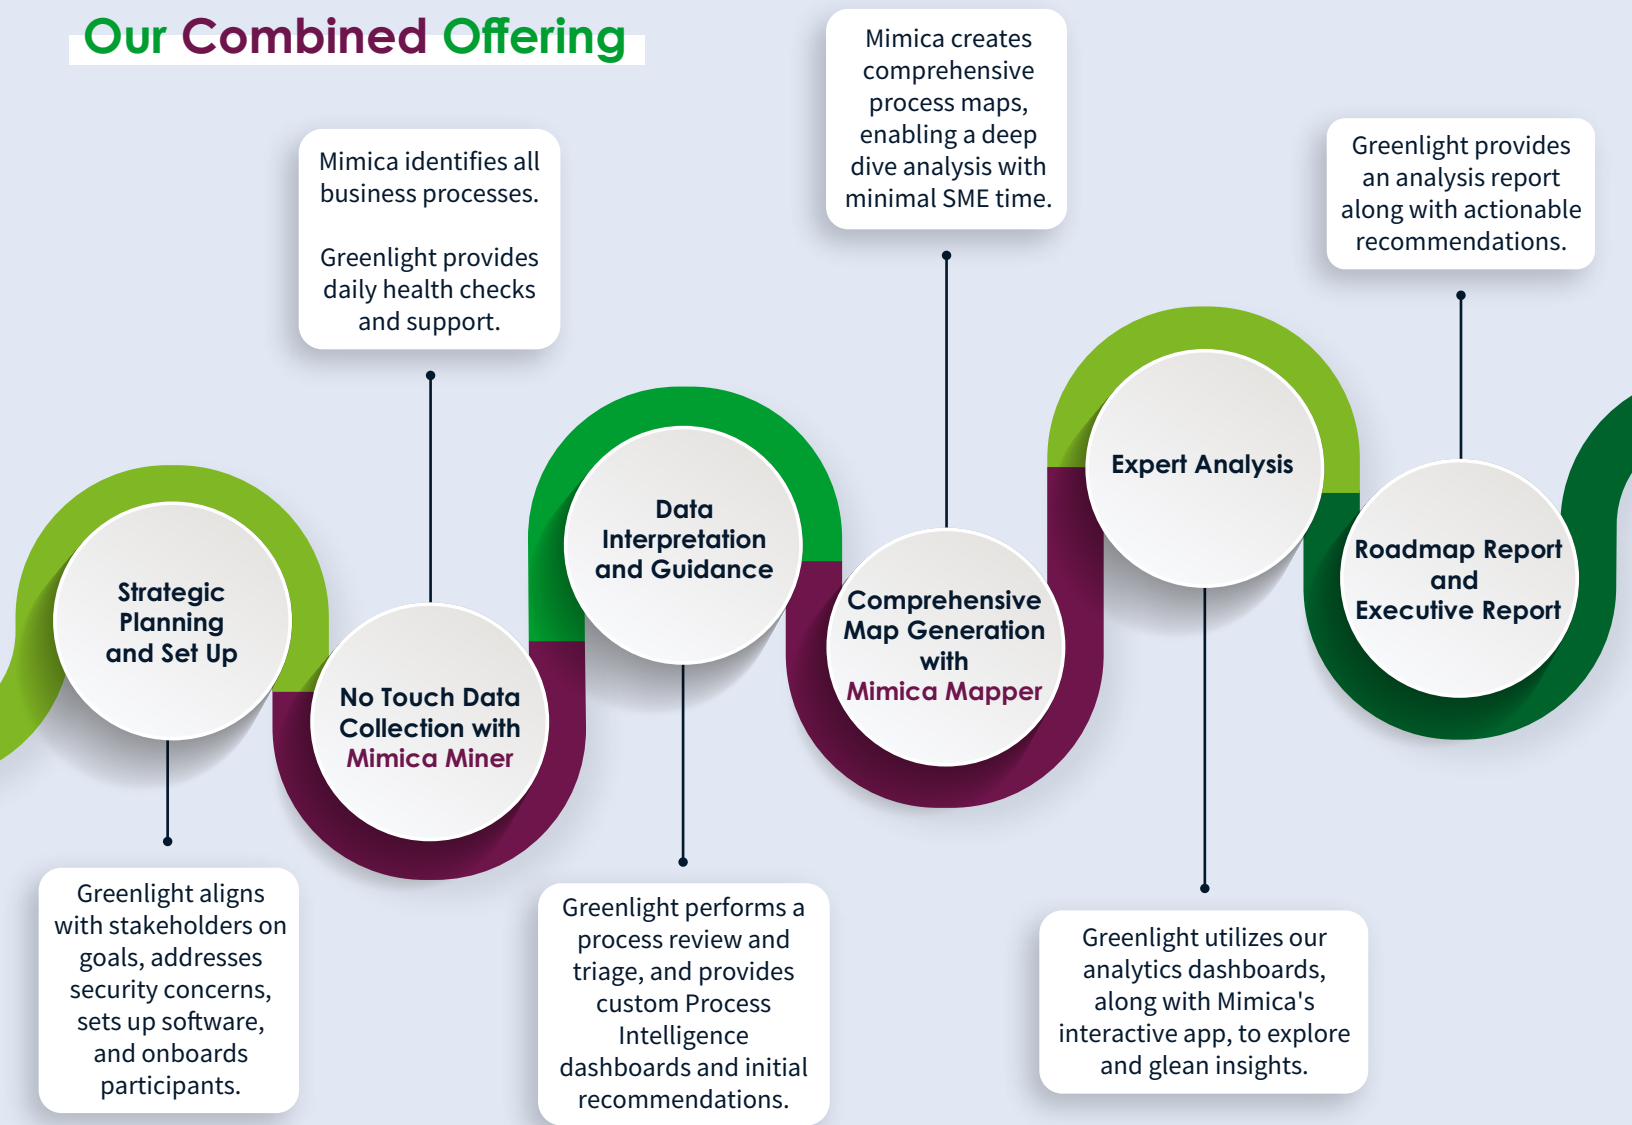

Discover, optimize, automate, and succeed with *Process Intelligence*.

What is Process Intelligence?

Process Intelligence is an automatic and systematic way to collect data about an organization's business processes and operational flows. Leverage this advanced AI technology to supercharge process discovery, accelerate automation programs, and drive your digital transformation.

Our Combined Offering

Manual Process Discovery

Consensus	LOW
Completeness	LOW
Accuracy	MEDIUM
Time	HIGH

Process Intelligence

Consensus	HIGH
Completeness	HIGH
Accuracy	HIGH
Time	LOW

With Process Intelligence, you get:

- ✓ In-depth branching process maps
- ✓ Identified bottlenecks for smoothed operations
- ✓ Interactive tools & analytics
- ✓ Improved compliance management
- ✓ Enhanced efficiency & job satisfaction
- ✓ Quicker time to delivery

22x

automation opportunities found when using PI vs manual approaches

95%

time saved interviewing SMEs and creating process documentation

8x

improvement in ROI by focusing on the best opportunities

40%

reduction development time, as accurate process flow is provided

Contact us to start your *discovery*.